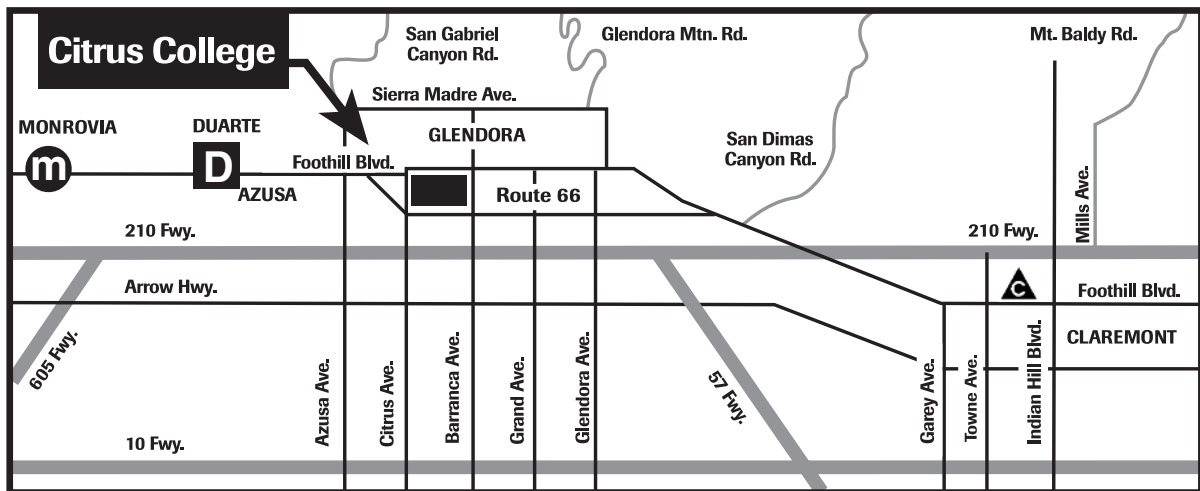

Citrus College Freeway Map

Community Map

Note: Maps not to scale.

Citrus College Campus Directory

Citrus Community College District • 1000 West Foothill Boulevard • Glendora, CA 91741-1899 • www.citruscollege.edu