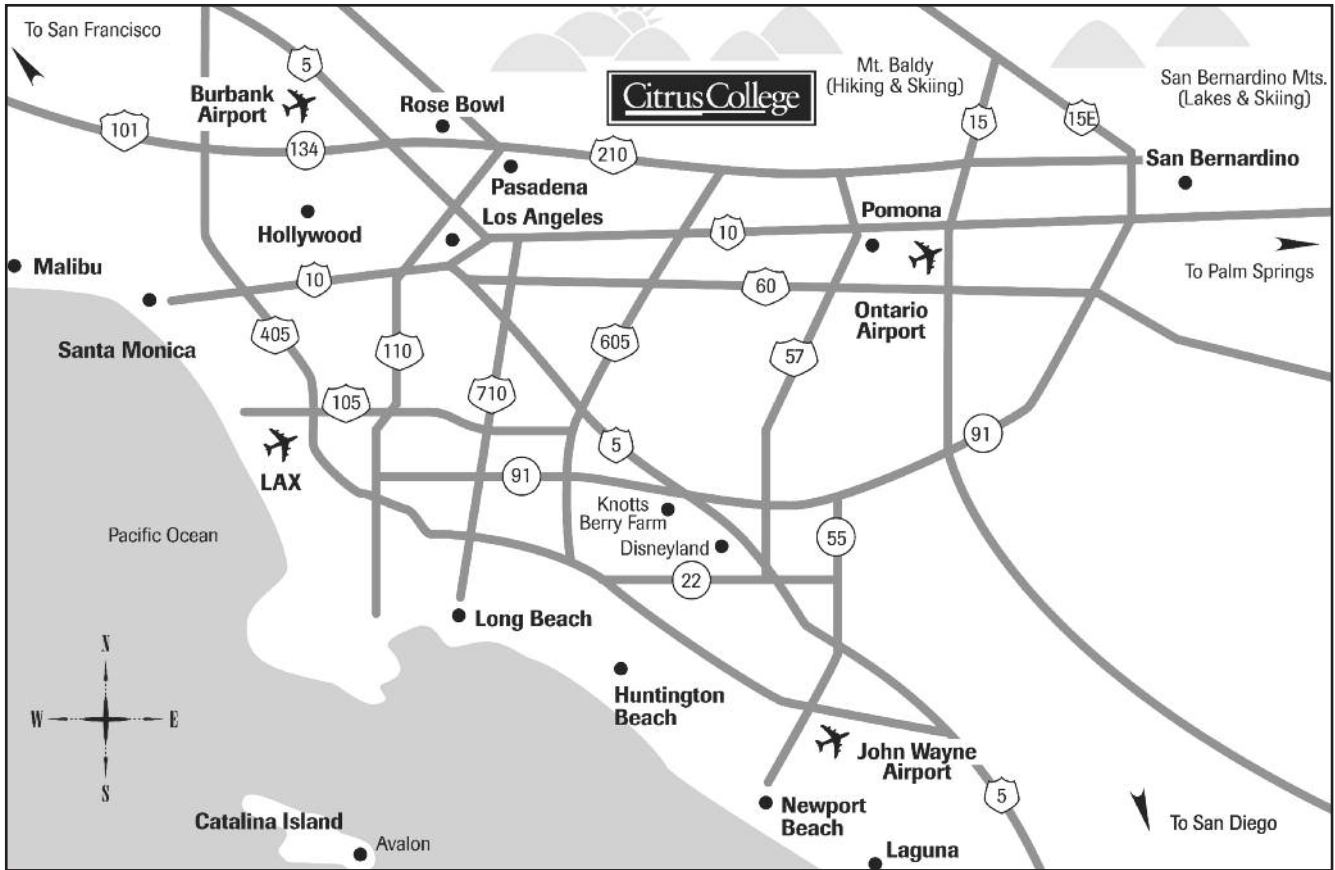

Citrus College Freeway Map

Community Map

Note: Maps not to scale.

Citrus College Campus Directory

Citrus Community College District • 1000 West Foothill Boulevard • Glendora, CA 91741-1899 • www.citruscollege.edu