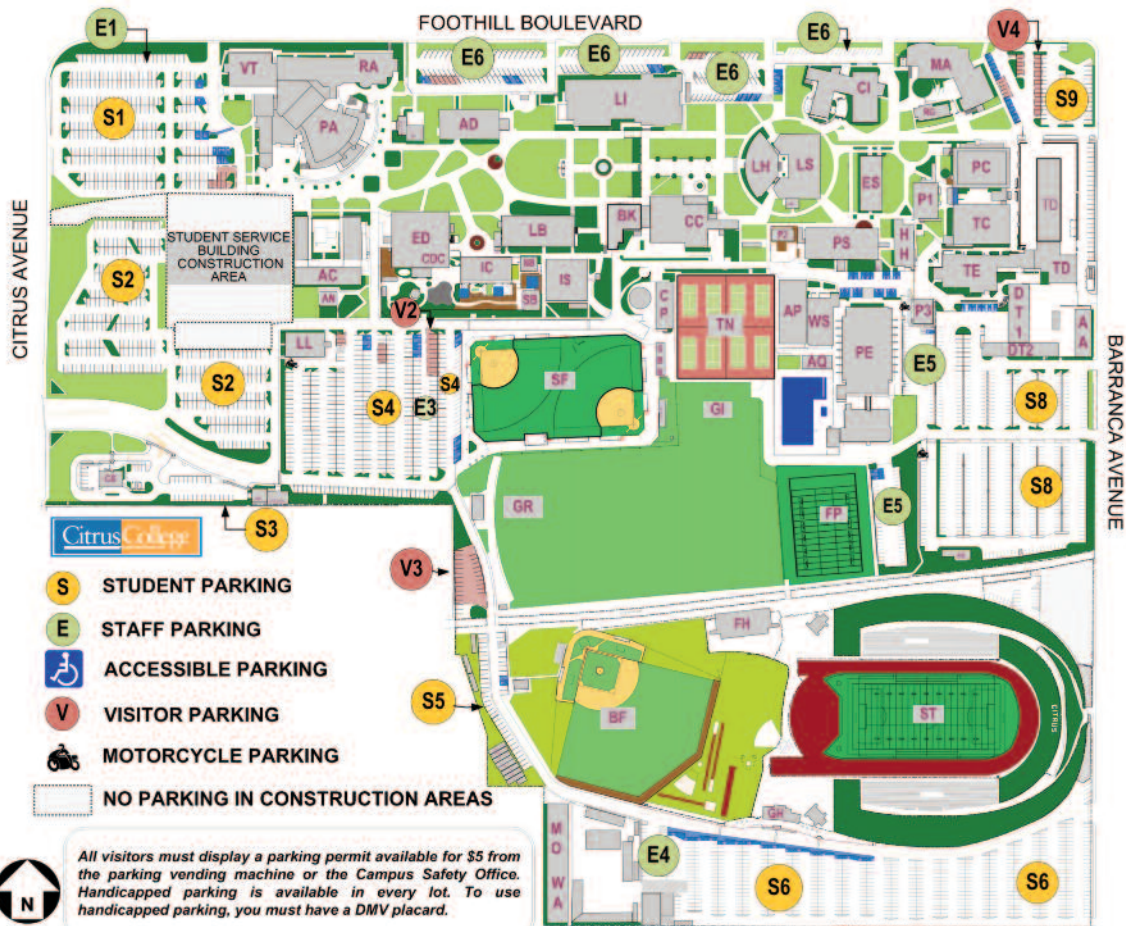

Citrus College Freeway Map

Community Map

Note: Maps not to scale.

Citrus College Campus Directory

Citrus Community College District • 1000 West Foothill Boulevard • Glendora, CA 91741-1899 • www.citruscollege.edu

REVISED 8/10/2010

Buildings	AA Automotive Annex (formerly Tech F)	MA Mathematics/Sciences
AC Art Center	AD Administration	MO Maintenance/Operations
AN Annex	AP Adaptive Physical Education	NB North Bungalow
AQ Aquatics	AR Art Room	P1 Portable #1
BF Baseball field (FLD 2)	AS Art Studio	P2 Portable #2
BK Owl Bookshop	AT Art Teacher's Office	P3 Portable #3
CC Campus Center	AV Art Video	PA Performing Arts Center
CDC Child Development Center	AW Art Warehouse	PC Professional Center
CI Center for Innovation	AX Art Exhibition	PE Physical Education
CP Central Plant	AY Art Yearbook (formerly Main Gym)
CS Campus Safety	BA Business Administration	PS Physical Science
DT 1 Diesel Technology & DT 2 (formerly Tech G)	BB Business Building	RA Recording Technology
ED Educational Development Center	BC Business Center	RG Reprographics (Print shop)
ES Earth Science	BD Business Development	SB South Bungalow
FH Field House	BE Business Education	SF Softball field (FLD 3)
FP Football Practice field (FLD 5)	BF Business Finance	ST Stadium (FLD 4)
GH Gate House	BG Business Graphics	TC Technology Center
GI Golf Instruction (FLD 1)	BH Business Health	TD Technician Development
GR Golf Driving Range	BI Business Information	TE Technology & Engineering
HH Hayden Hall	BJ Business Journalism	TN Tennis Courts
IC Infant Center	BK Business Keyboard	VT Video Technology
IS Information Systems	BL Business Law	WA Warehouse / Purchasing
LB Liberal Arts/Business	BM Business Management	WS Women's Shower
LH Lecture Hall	BN Business Negotiation	
LI Hayden Library	BO Business Operations	
LL Lifelong Learning Center	BP Business Planning	
LS Life Science	BS Business Sales	